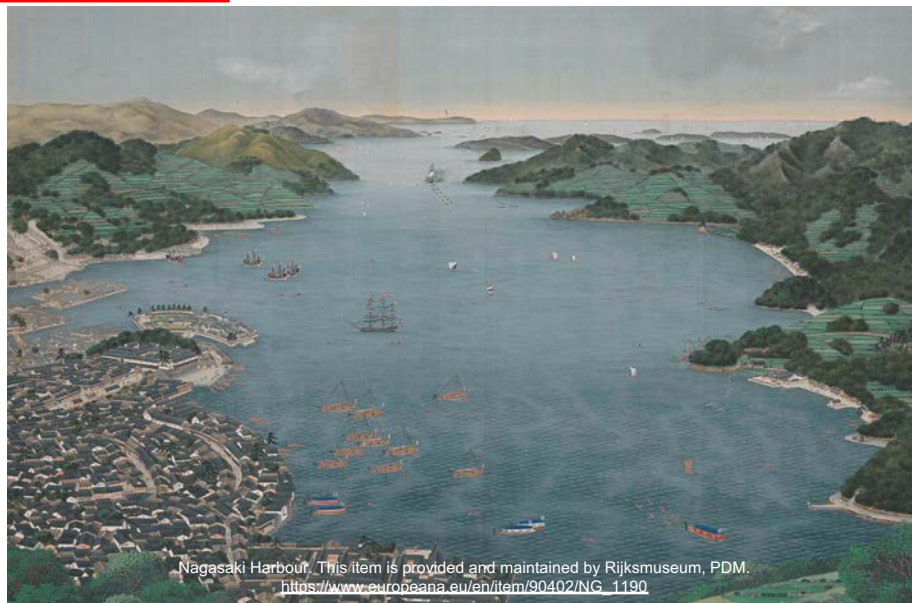

29 RESULTS FOR Dutch Trading Post ✕ 20 RESULTS FOR Dejima ✕ 187 RESULTS FOR Japan, edo period ✕

Step8:

There may be other perceptions and serendipities to new perspectives, so look for them, compare and consider them!

When and where does each of the two resources describe the country/town of each?